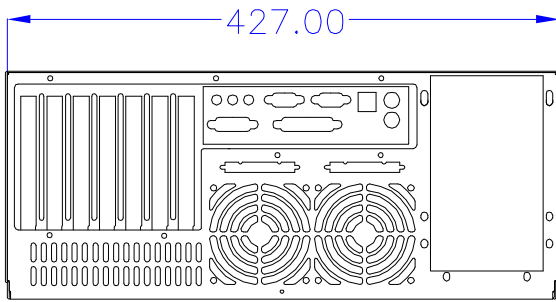

# 4806

Ext: 5.25" x6 + 3.5" x2  
Hid: 3.5" x 0  
M/B: 12" x 9.6"  
Fan: 8cm x2  
Slots: x7 (L-type)